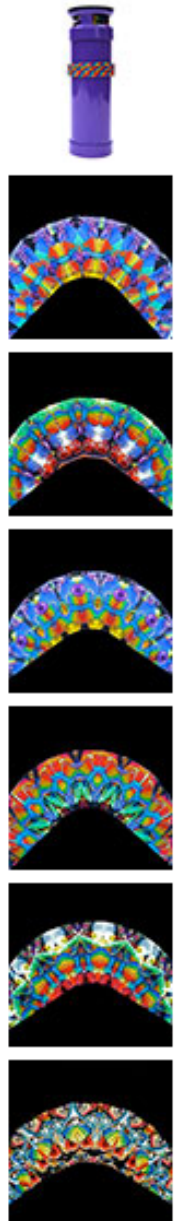

rainbow love

As bright and magical as a rainbow this kaleidoscope is very special. The scope body is powder coated in a rich purple and then wrapped with silk cording. The unique arch shaped mirror system frames brilliant jewel colored beads, charm, crystals, glass, and wirework in a liquid filled cell. These colors make everyone happy.

Special arch mirror system. 3 diopter glass magnifying lens. Size approximate: 8 1/4" x 2 3/4".