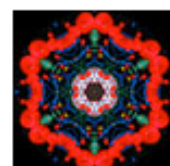

santa

Down the chimney and thru the kaleidoscope comes Santa Claus. He is dressed in a bright shiny red powder coat and wants to show you the toys in his mandala. Lights, ornaments, Santa's face and white beard, toys, beads, and pine branches whirl around in bright primary colors. It's Christmas every day.

2 mirror 5 point star. Eyepiece fitted with a 3 diopter glass magnifying lens. Size approximate: 8 1/4" x 2 3/4".