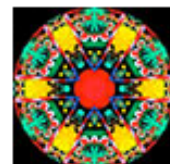

santa

Down the chimney and thru the kaleidoscope comes Santa Claus. He is dressed in a bright shiny red powder coat and wants to show you the toys in his mandala. Lights, ornaments, Santa's face and white beard, toys, beads, and pine branches whirl around in bright primary colors. It's Christmas every day.

2 mirror 5 point star. Eyepiece fitted with a 3 diopter glass magnifying lens. Size approximate: 8 1/4" x 2 3/4".